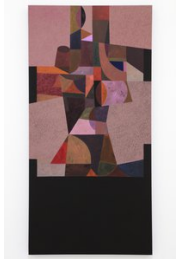

### JJ Manford

*Interior with Fireplace & Picasso Print, 2022*

Oil stick, oil pastel, & Flashe on burlap over canvas

60 x 48 in.

152.4 x 121.9 cm.

JM0010

### Gabrielle Garland

*Untitled, 2022*

Acrylic and oil on canvas

48 x 48 in.

121.9 x 121.9 cm

GG0002

### Gabrielle Garland

*Untitled, 2022*

Acrylic and oil on canvas

48 x 48 in.

121.9 x 121.9 cm

GG0001

**Muzae Sesay**

*Mandelabrah II, 2022*

Vinyl emulsion, acrylic, and colored pencil on wood panel

48 x 24 in.

121.9 x 61 cm.

MS0007

**Muzae Sesay**

*Mandelabrah III, 2022*

Vinyl emulsion, acrylic, and colored pencil on wood panel

48 x 24 in.