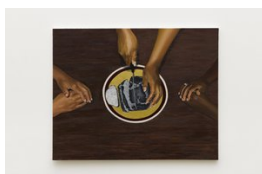

NR0001

Shantel Miller

Bread of Life, 2021

Oil on Linen

24 x 30 x 1½ in.

61 x 76.2 x 3 cm.

T0001

Iiu Susiraja

Bird Feeder, 2020

C-print

13¾ x 13¾ in

ISU21.003

Edition of 5 (#1/5)

Dana Sherwood

Inside the Belly of a Swan, 2020

Oil on panel