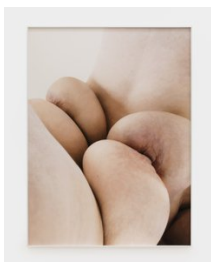

The Pit

Cake Show - PS - 2021

Polly Borland

Nudie (2), 2021

Archival pigment print

53¼ x 40 in

135.3 x 101.6 cm

53½ x 40¼ x 1½ in (framed)

135.9 x 102.2 x 3.8 cm (framed)

PBO21.016

Edition of 3 plus 2 artist's proofs (PBO21.016)