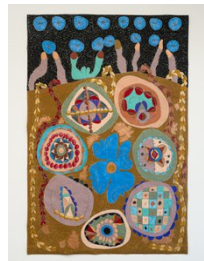

14 x 14 in.

36 x 36 cm

RH0011

**Maryam Yousif**

*Date Palm with Landscape*, 2021

Glazed Ceramic

22.5 x 12 x 12 in.

52 x 30 x 30 cm

MY0005

**Maryam Yousif**

*Date Palm with Charms, 2021*

Glazed Ceramic

20.5 x 12 x 12 in.

52 x 30 x 30 cm

MY0002

**Justine Hill**

*Still Life 5, 2021*

Acrylic, watercolor, crayon, colored pencil, and paper on canvas

36.5 x 31 in.

109 x 94 cm

JH0004

**Nasim Hantehzadeh**

*Meditation Under the Stars, 2021*

Oil pastel, dry pastel, color pencil, and graphite on paper