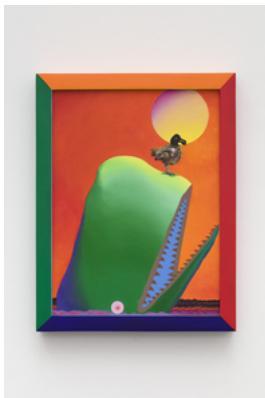

The Pit

Craig Kucia Whales

Craig Kucia
Untitled (Whale)
2020
Oil on canvas in artist's frame
31 x 25 in.

Craig Kucia
Untitled (Whale)
2020
Oil on canvas in artist's frame
12 x 9 in.

Craig Kucia
Untitled (Whale)
2020
Oil on canvas in artist's frame
12 x 9 in.

The Pit

Craig Kucia
Untitled (Whale)
2020
Oil on canvas in artist's frame
12 x 9 in.

Craig Kucia
Untitled (Whale)
2020
Oil on canvas in artist's frame
12 x 9 in.

Craig Kucia
Untitled (Whale)
2020
Oil on canvas in artist's frame
12 x 9 in.